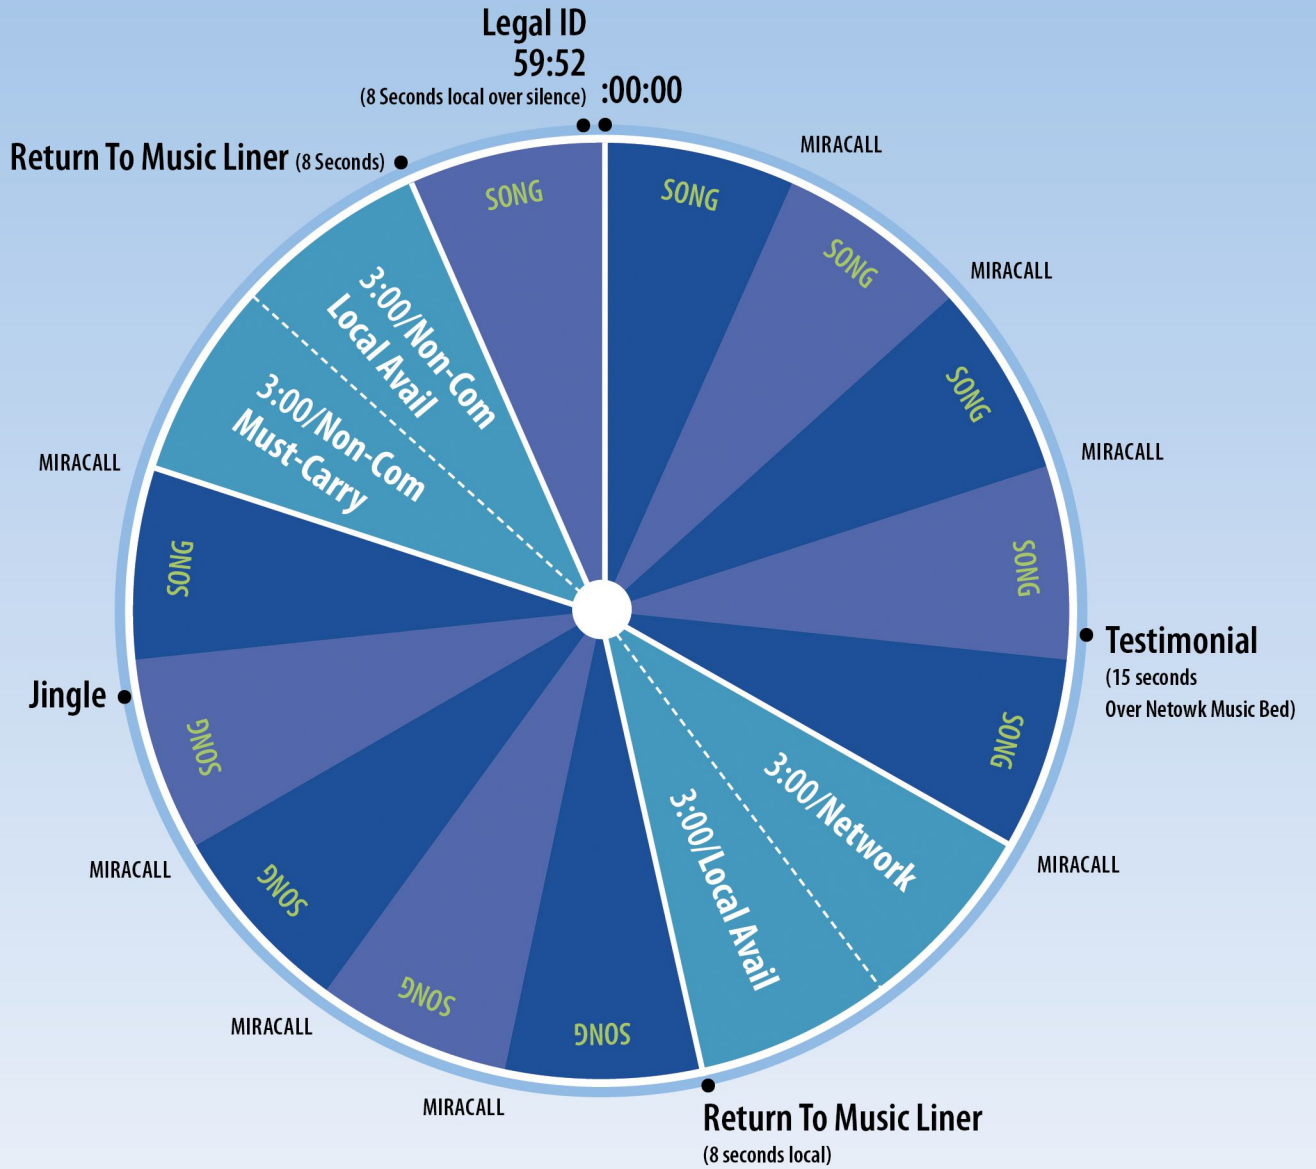

AFFILIATE CLOCK (FTP Commercial)

Keep The Faith with Penny

AFFILIATE CLOCK (FTP Non-Commercial)
Keep The Faith with Penny

AFFILIATE CLOCK

Keep The Faith with Penny

M-F 7PM-Midnight (CT)

Break #2 - 3:00/Non-Com must carry or 6:00 Local Break for Commercial Stations