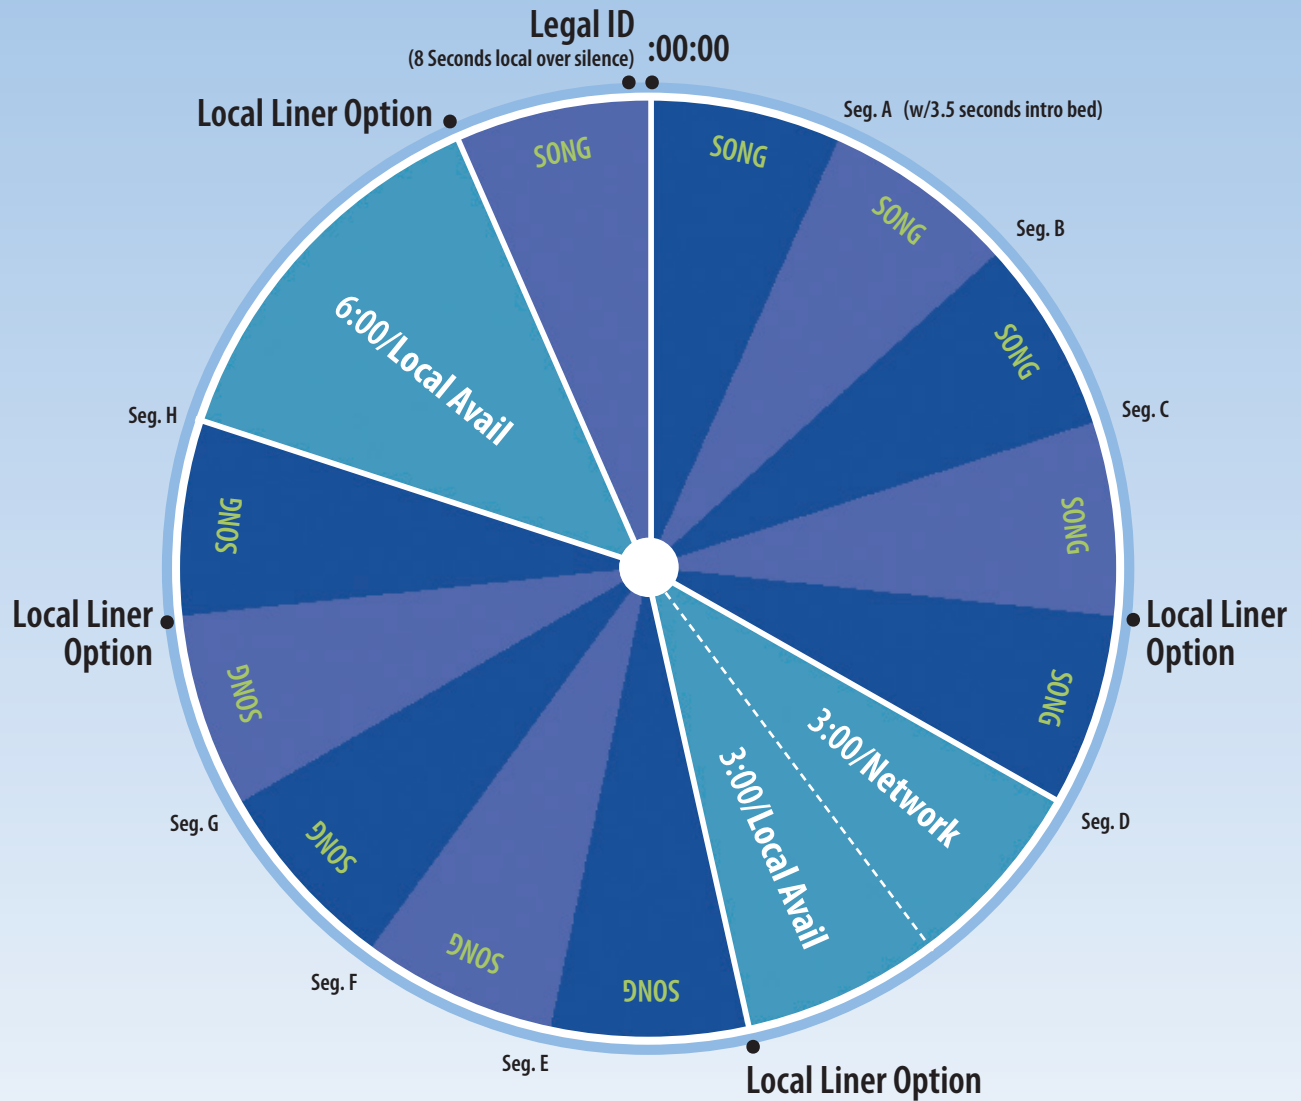

AFFILIATE CLOCK (FTP Commercial)

Keep The Faith with Penny

AFFILIATE CLOCK (FTP Non-Commercial)
Keep The Faith with Penny

AFFILIATE CLOCK

Keep The Faith with Penny

M-F 7PM-Midnight (CT)

Break #2 - 3:00/Non-Com must carry or 6:00 Local Break for Commercial Stations