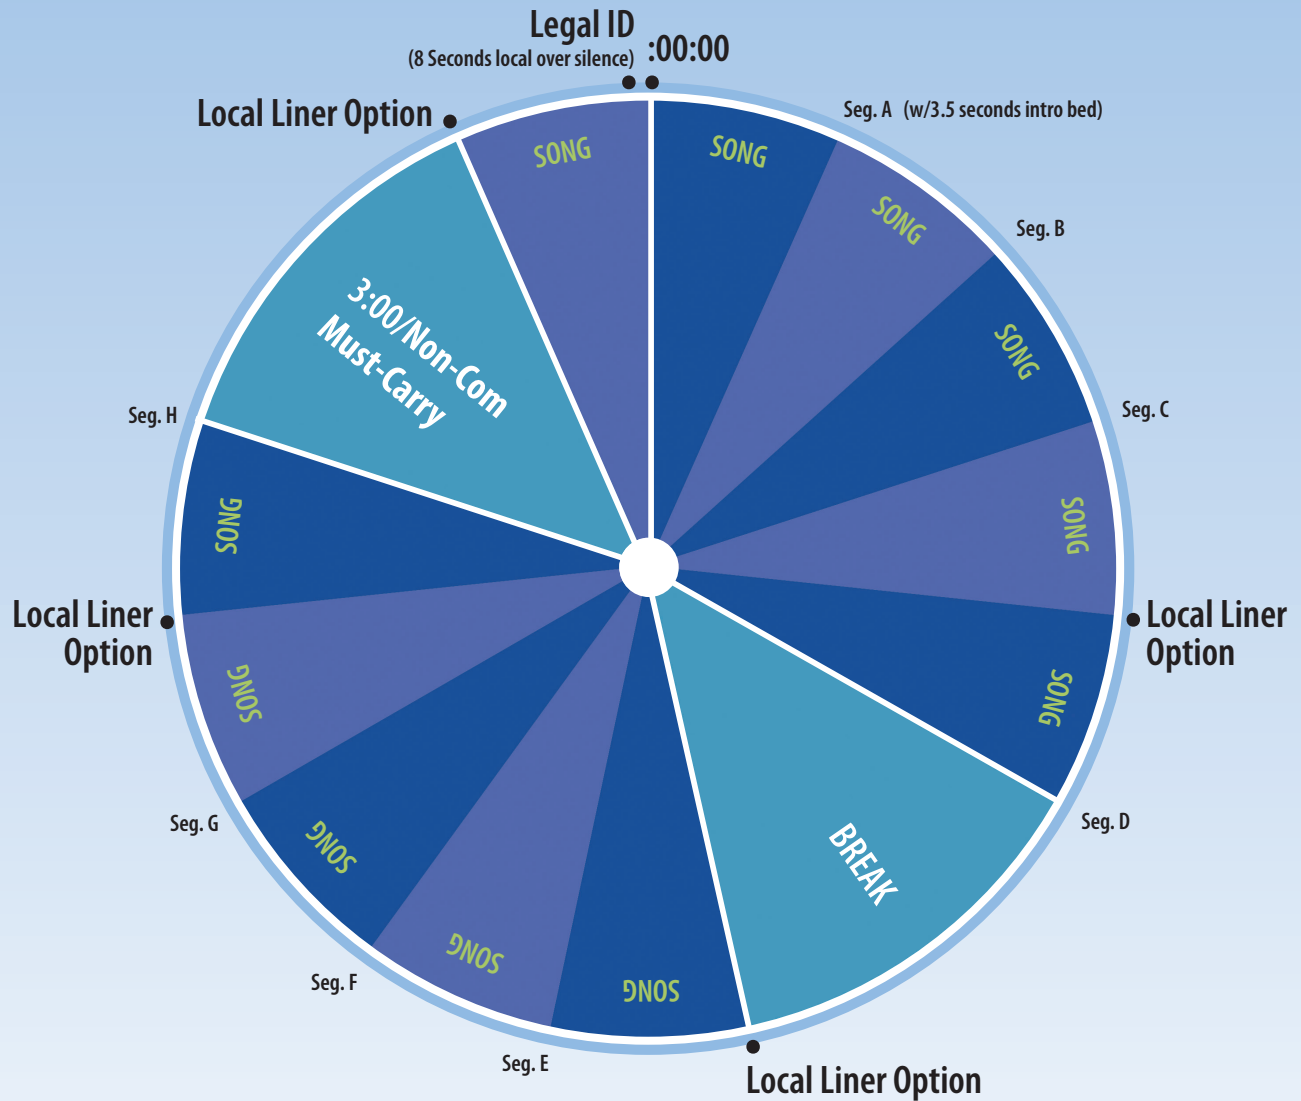

AFFILIATE CLOCK (FTP Commercial)

Keep The Faith with Penny

AFFILIATE CLOCK (FTP Non-Commercial)
Keep The Faith with Penny

AFFILIATE CLOCK

Keep The Faith with Penny

M-F 7PM-Midnight (CT)

Break #2 - 3:00/Non-Com must carry or 6:00 Local Break for Commercial Stations